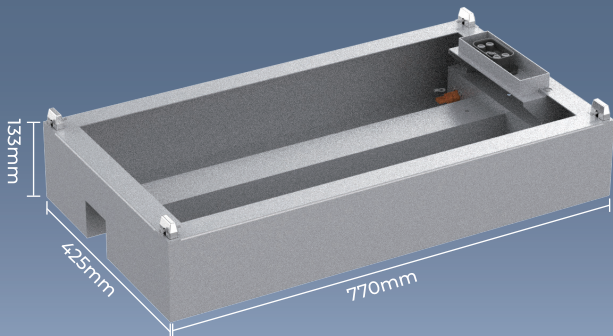

STACK280 & STACK314 Extension Kit **NEW**

STACK280&STACK314 Extension Kit is mainly used for system expansion in scenarios where two columns are installed, meeting the customer's expansion needs.

 **BASE**
12.5kg

 **Uppwe cover**
6kg